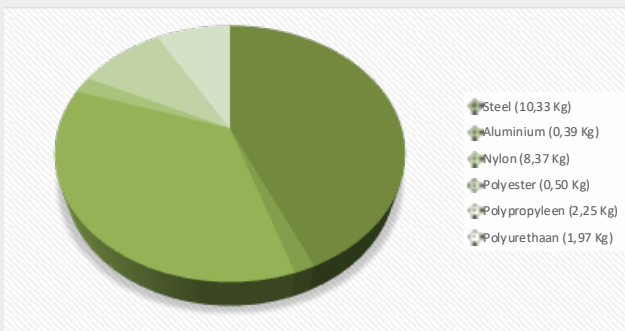

Afmetingen en gewicht // Measurements and weight

Zithoogte Seat height	Zittingbreedte Seat width	Zitdiepte Seat depth	Rugbreedte Back width	Totale hoogte Total height	Totale diepte Total depth
450-580 mm	500 mm	460-560 mm	470 mm	1060 - 1190 mm	570-670 mm

Gewicht // Weight: 23,81 KG **Maximale belastbaarheid // Weight Limits:** 125 KG

Garantie & Service // Warranty & Service

> **10 jaar garantie // 10 years warranty**

> **Onderhoudsvriendelijk vanwege eenvoudige uitwisseling van onderdelen**

Low maintenance due to effortless exchange of parts

> **10 jaar naleverbaarheid van onderdelen**

10 years deliverability of parts

> **Landelijke service**

Nationwide service

Mileu & materialen // Environment & materials

Kenmerken // Characteristics

> **Schuim FCKW-vrij**

Foam FCKW-free

> **PAK-vrij**

PAK-free

> **Stoffen niet verlijmd**

Textiles not glued

> **Gebruik van emissie-arme materialen**

Use of low-emission materials

> **ISO 14001**

ISO 14001

Materiaal Material	Waarvan gerecycled Which recycled	Recyclebaar Recyclable
Staal // Steel	50%	100%
Aluminium	100%	100%
Nylon	100%	100%
Polyester	0%	100%
Polypropyleen	100%	100%
Polyurethanes	0%	84%

Aandeel Materiaal // Material contents

Recycle percentages

Gemiddeld percentage gerecycled materiaal in product: c.a. 63%. Recyclebaar: c.a. 99%

Recycling percentages

Average recycled material in this product: approx. 63%. Recyclable: approx 99%