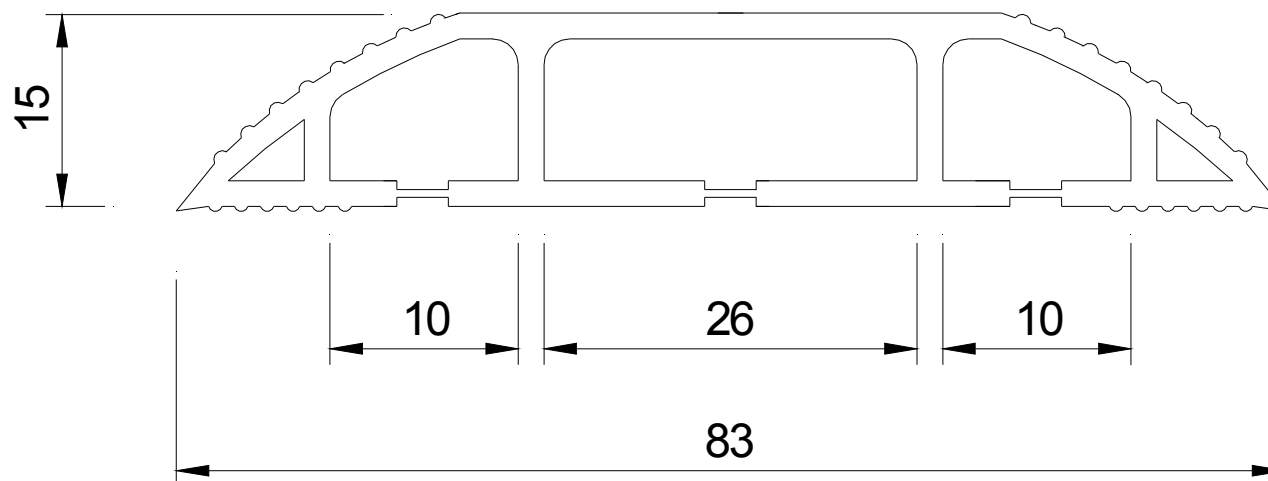

Maße:

31.300 = 3,0 mtr x 83x15 mm, grey

Abmessungen in mm.